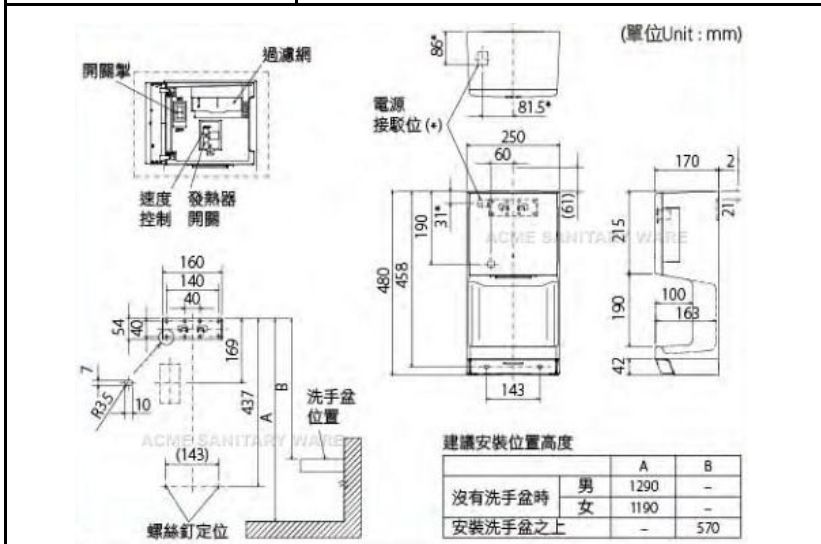

SANITARY WARE SPECIFICATION SHEET

Item Descriptions	Mitsubishi electronic (Japan) Jet Towel Mini, 220-240V
Dimensions	H 480 x W250 x D170mm
Model	JT-MC206GS-W-E
Color	White
Manufacturer	Mitsubishi Electric (Japan)
Supplier	Acme Sanitary Ware Co. Ltd Mr. Eric Wong/ Mr. Wilson Hung
Contact Tel/Fax	(852) 2388-7171 / (852) 2710-8012
E-mail	acme@acmesanitary.com.hk
Website	www.acmesanitary.com.hk

Illustration/ Drawing

Model	JT-MC206GS-W-E		
Heater	ON	Off	
Drying time	s	5-9	18-23
Airflow rate	m/s	140-150	90-100
Dimension (HxWxD)	mm	480X250X170	
Power consumption	W	735-825	475-580 390-455 175-220
Drain tank	L	0.6	
Weight	Kg	5	
Power	V/Ph/Hz	220-240/1/50-60	